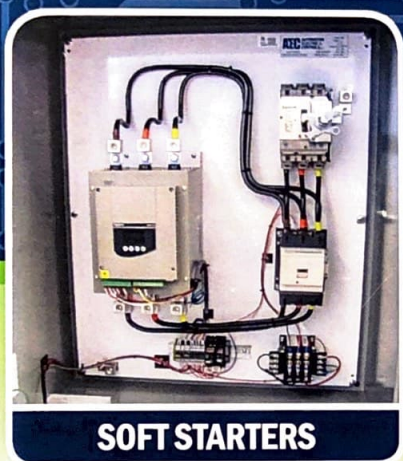

AEC AUTOMATION ELECTRIC & CONTROLS INC

Offering Custom, Turn-key Solutions

SOFT STARTERS

VFD CONTROL PANELS

MOTOR CONTROL PANELS

Parts In Stock

We carry a large inventory of standard panel parts and accessories to be able to take care of you and any emergency that you have to face. Whether you need individual parts or need a custom panel built, we have the parts in stock to get you taken care of quickly. We stock everything from enclosures, breakers, motors, wire, relays, contactors and much more.