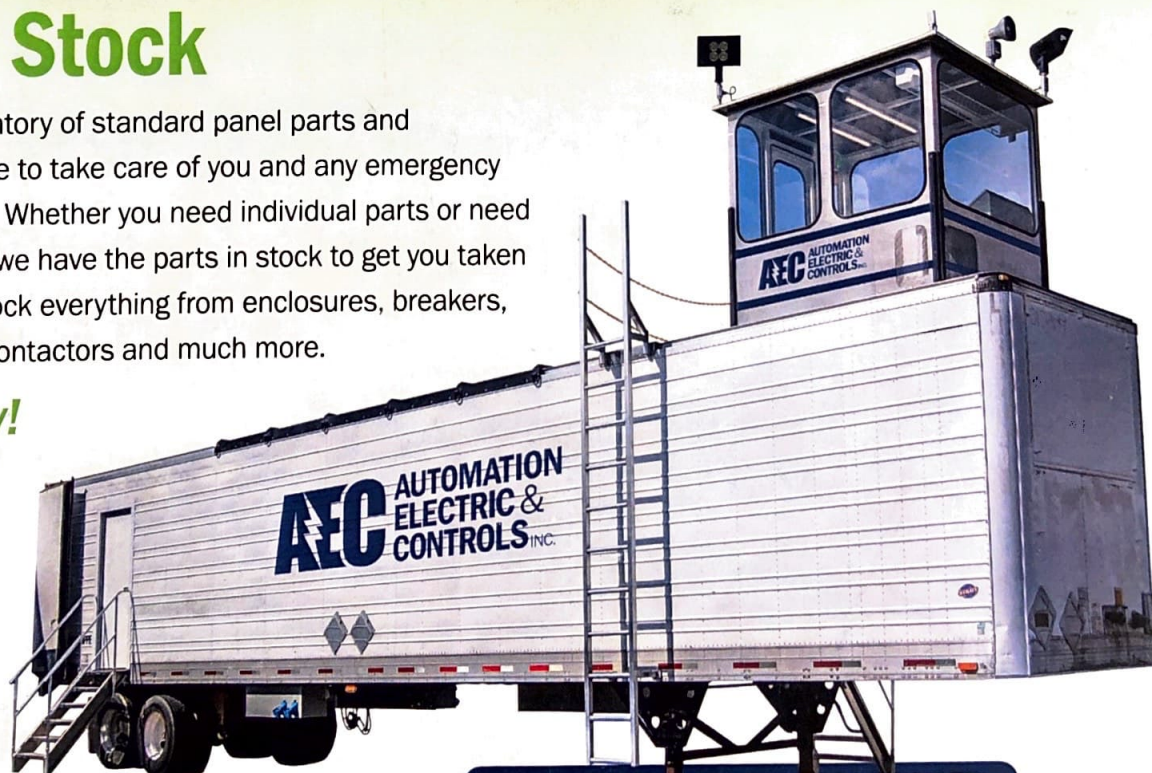

AEC AUTOMATION ELECTRIC & CONTROLS INC

Offering Custom, Turn-key Solutions

SOFT STARTERS

VFD CONTROL PANELS

MOTOR CONTROL PANELS

Parts In Stock

We carry a large inventory of standard panel parts and accessories to be able to take care of you and any emergency that you have to face. Whether you need individual parts or need a custom panel built, we have the parts in stock to get you taken care of quickly. We stock everything from enclosures, breakers, motors, wire, relays, contactors and much more.

Call us today!

Cell: (425) 308-0759

Intertek

Conforms to UL STD 508A
Certified to CAN/CSA STD
C22.2 NO. 14

MOBILE CRUSHER CONTROL TRAILER